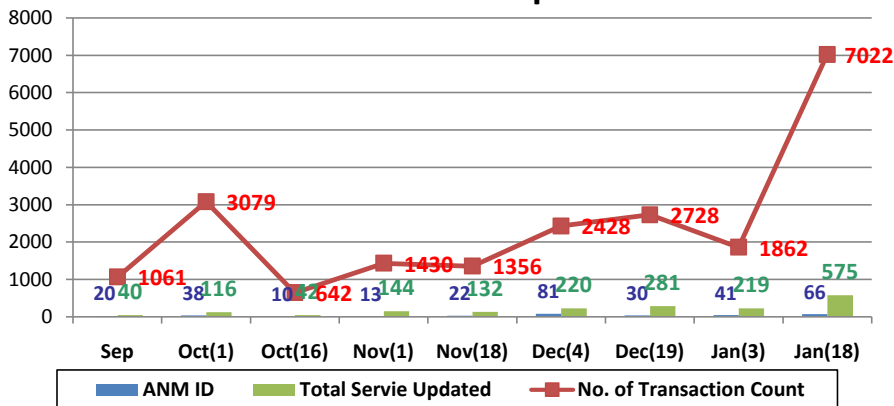

USSD Dashboard: Month wise Staus of USSD Updation (from Sep-14 to Jan-15)

Central

Central District

786

455

Mother Updation

983

558

Child Updation

Transaction vs. Service updation

Mother and Child Error