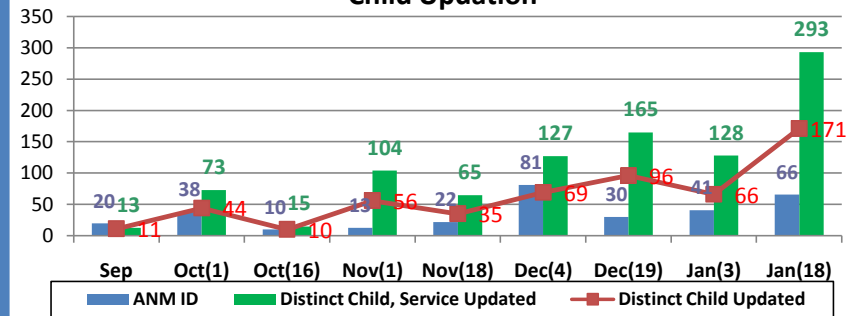

USSD Dashboard: Month wise Staus of USSD Updation (from Sep-14 to Jan-15)

Central

Central District

786

455

Mother Updation

983

558

Child Updation

Transaction vs. Service updation

Mother and Child Error