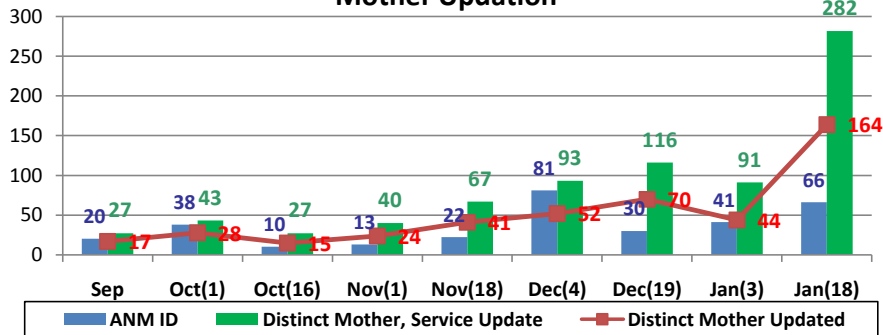

USSD Dashboard: Month wise Staus of USSD Updation (from Sep-14 to Jan-15)

Central

Central District

786

455

Mother Updation

983

558

Child Updation

Transaction vs. Service updation

Mother and Child Error